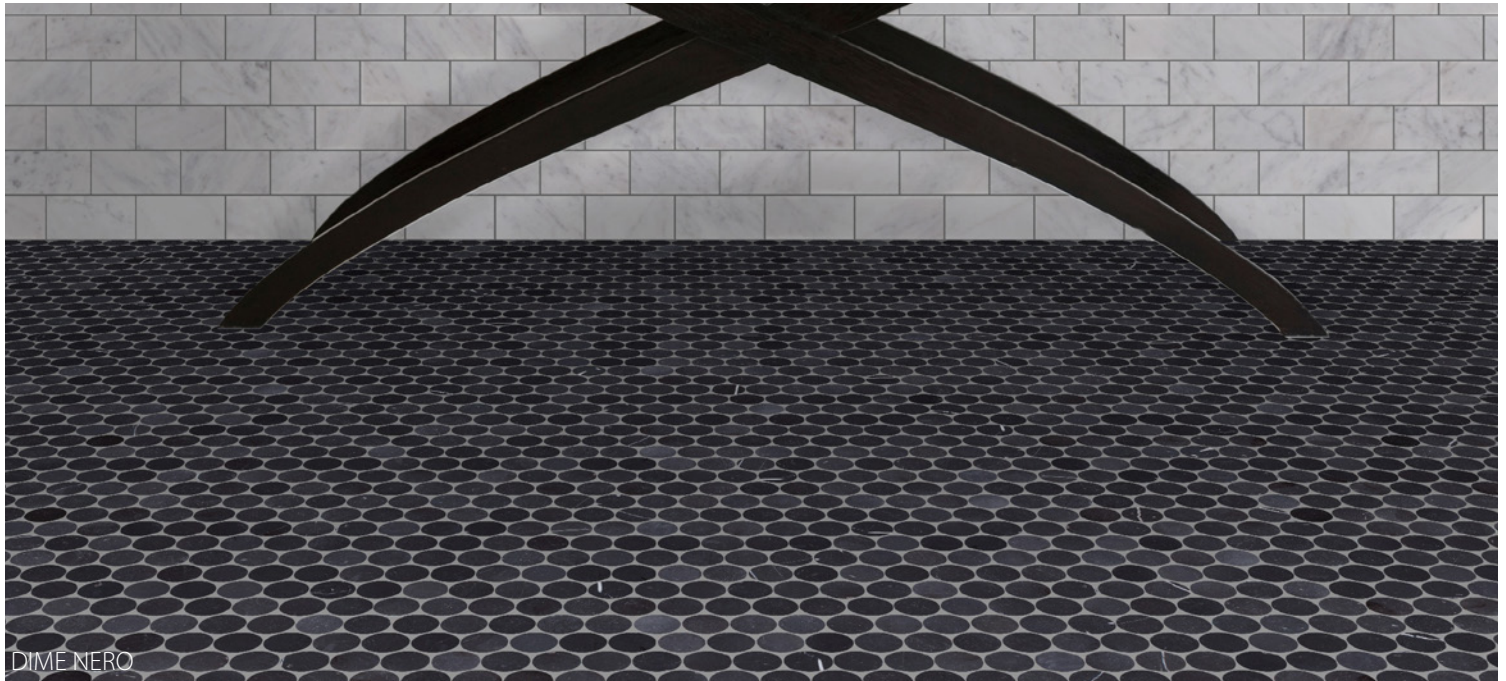

DIME NERO

Dime

timeless appeal

DIME ICE