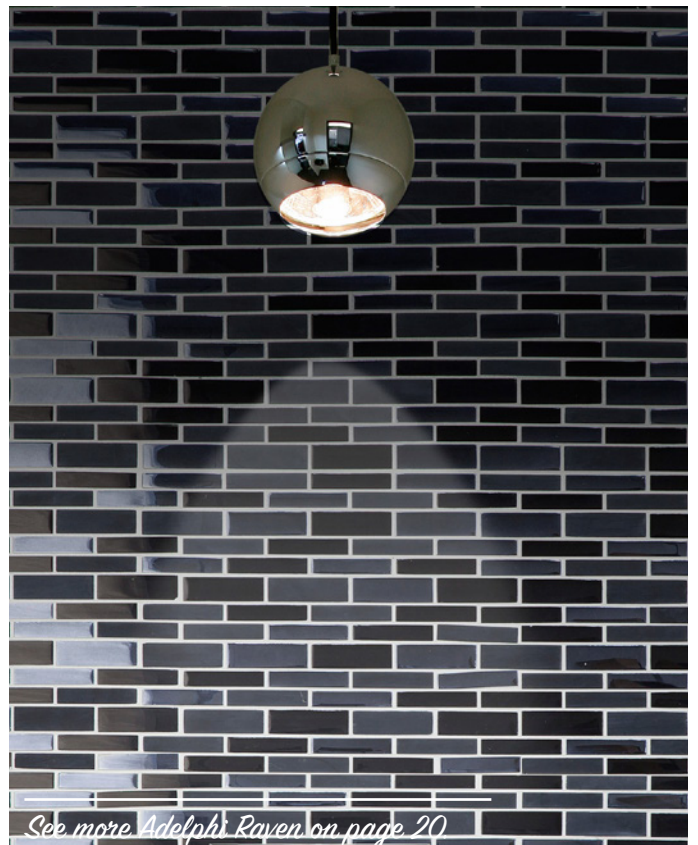

See more Adelphi Raven on page 20