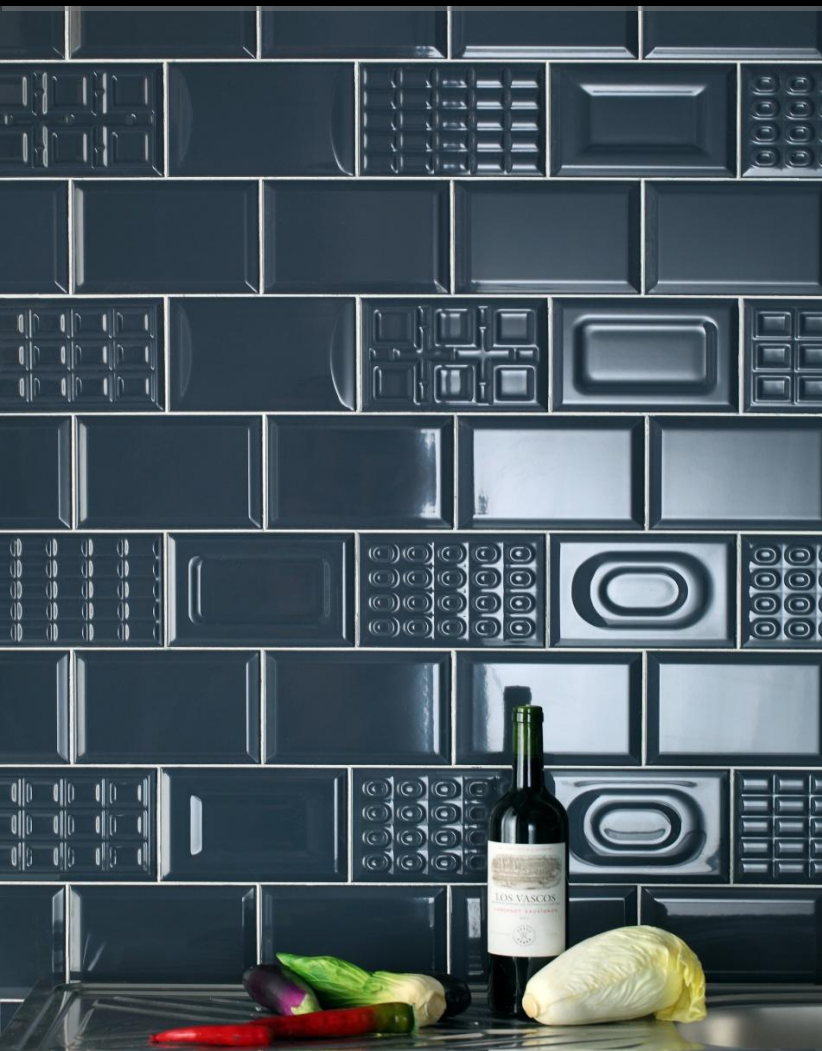

CHOCOLATE

Indulgent, playful and funky! Let these ultra modern tiles take centre stage creating special design effects while adding a unique touch to any space.

CHOCOLATE

White CHOGWH12 120x180mm

Blue CHOGBL12 120x180mm

Black CHOGBK12 120x180mm