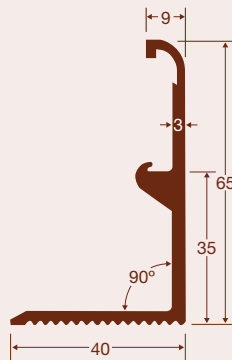

Waterstop Streamline Fact File

Product information

STANDARD FINISHES

Pearl White (PW) or Bright Silver (BS). Brushed Aluminium (BA), Black (BL), White Birch (WB), Almond Ivory (AI) and other colours available upon request. When ordering, add the colour code to the end of the product code to specify colour required e.g. 1000/1PW.

SIZES

The product range consists of 20 standard configurations that are easily altered during installation to suit the majority of all shower designs. Custom sizes and angles are available upon request (POA).

PRODUCTION

Exclusive aluminium extrusion, notched, bent, gusseted, linished, polished, powder coated, or anodised, then taped and boxed. All manufacturing processes use jigs and precision tooling to ensure quality, consistency and accuracy of finished product. Surface finish is specified to architectural standards.

TECHNICAL

Aluminium grade 6463-T5, 3mm wall thickness.

PROFILE